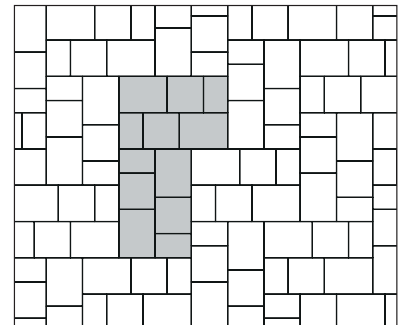

## DIMENSIONS

**8x12 Stone**  
Width 200 mm (7.87")  
Length 300 mm (11.81")

**12x12 Stone**  
Width 300 mm (11.81")  
Length 300 mm (11.81")

**12x16 Stone**  
Width 300 mm (11.81")  
Length 400 mm (15.74")

## PATTERNS

Pattern B (Cluster)

Pattern E (Cluster)

Pattern G (Running Bond)

Pattern H (L-Shape)

Pattern I (Pseudo Herringbone)

Pattern J (L-Shape)

**NOTE:** AUTOCad PAT files are available for all Ridgefield Plus Patterns.

Stone	8x12 Stone		12x12 Stone		12x16 Stone	
	%	Ratio	%	Ratio	%	Ratio
Pattern B	22	2	33	2	45	2
Pattern E	22	2	33	2	45	2
Pattern G	22	2	33	2	45	2
Pattern H	22	1	33	1	45	1
Pattern I	22	4	33	4	45	4
Pattern J	22	4	33	4	45	4