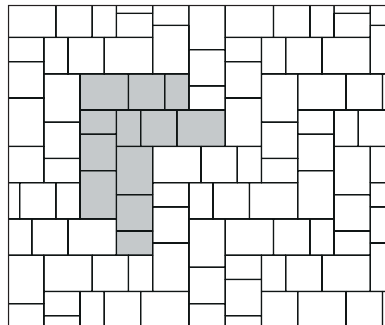

## DIMENSIONS

**8x12 Stone**  
Width 200 mm (7.87")  
Length 300 mm (11.81")

**12x12 Stone**  
Width 300 mm (11.81")  
Length 300 mm (11.81")

**12x16 Stone**  
Width 300 mm (11.81")  
Length 400 mm (15.74")

## PATTERNS

Pattern B (Cluster)

Pattern E (Cluster)

Pattern G (Running Bond)

Pattern H (L-Shape)

Pattern I (Pseudo Herringbone)

Pattern J (L-Shape)

**NOTE:** AUTOCad PAT files are available for all Ridgefield Plus Patterns.

Stone	8x12 Stone		12x12 Stone		12x16 Stone	
	%	Ratio	%	Ratio	%	Ratio
Pattern B	22	2	33	2	45	2
Pattern E	22	2	33	2	45	2
Pattern G	22	2	33	2	45	2
Pattern H	22	1	33	1	45	1
Pattern I	22	4	33	4	45	4
Pattern J	22	4	33	4	45	4