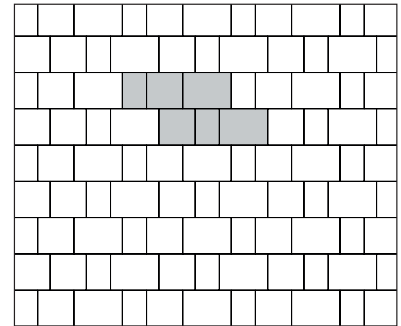

## DIMENSIONS

**8x12 Stone**  
Width 200 mm (7.87")  
Length 300 mm (11.81")

**12x12 Stone**  
Width 300 mm (11.81")  
Length 300 mm (11.81")

**12x16 Stone**  
Width 300 mm (11.81")  
Length 400 mm (15.74")

## PATTERNS

Pattern B (Cluster)

Pattern E (Cluster)

Pattern G (Running Bond)

Pattern H (L-Shape)

Pattern I (Pseudo Herringbone)

Pattern J (L-Shape)

**NOTE:** AUTOCad PAT files are available for all Ridgefield Plus Patterns.

Stone	8x12 Stone		12x12 Stone		12x16 Stone	
	%	Ratio	%	Ratio	%	Ratio
Pattern B	22	2	33	2	45	2
Pattern E	22	2	33	2	45	2
Pattern G	22	2	33	2	45	2
Pattern H	22	1	33	1	45	1
Pattern I	22	4	33	4	45	4
Pattern J	22	4	33	4	45	4