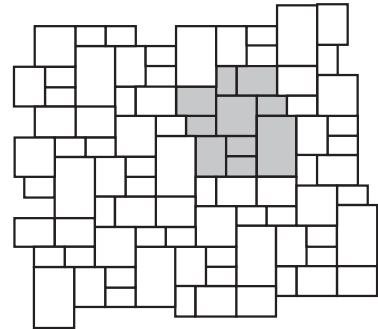

Pattern F (Standard, Jumbo, Quad)

Pattern C (Standard, Jumbo, Quad, Double Jumbo)