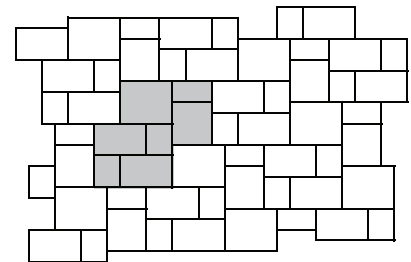

centurion

DIMENSIONS

Small Stone
Width 68 mm (2.68")
Length 138 mm (5.43")

Square Stone
Width 138 mm (5.43")
Length 138 mm (5.43")

Standard Stone
Width 138 mm (5.43")
Length 208 mm (8.19")

Jumbo Stone
Width 208 mm (8.19")
Length 278 mm (10.94")

Quad Stone
Width 278 mm (10.94")
Length 278 mm (10.94")

Double Jumbo Stone
Width 278 mm (10.94")
Length 418 mm (16.46")

Combo Bundle

Note: Small & Square Stones available only in Combo Bundle.

PATTERNS

Pattern A (Combo with Quad & Double Jumbo)

Pattern B (100% Combo)

Pattern C (Standard, Jumbo, Quad, Double Jumbo)

Pattern D (Jumbo, Quad, Double Jumbo)

Pattern E (Combo with Quad)

Pattern F (Standard, Jumbo, Quad)

NOTE: AUTOCad PAT Files are available for all Centurion patterns.

Stone	Double Jumbo		Quad		Jumbo		Standard		Square		Small	
	%	Ratio	%	Ratio	%	Ratio	%	Ratio	%	Ratio	%	Ratio
Pattern A	32	1	22	1	16	1	16	2	11	2	3	1
Pattern B	-	-	-	-	35	1	35	2	24	2	6	1
Pattern C	23	1	15	1	34	3	28	5	-	-	-	-
Pattern D	55	2	18	1	27	2	-	-	-	-	-	-
Pattern E	-	-	32	1	24	1	24	2	16	2	4	1
Pattern F	-	-	23	1	51	3	26	3	-	-	-	-