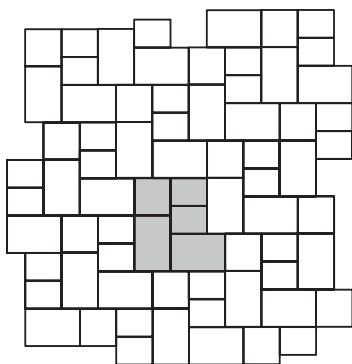

centurion

DIMENSIONS

Small Stone
Width 68 mm (2.68")
Length 138 mm (5.43")

Square Stone
Width 138 mm (5.43")
Length 138 mm (5.43")

Standard Stone
Width 138 mm (5.43")
Length 208 mm (8.19")

Jumbo Stone
Width 208 mm (8.19")
Length 278 mm (10.94")

Quad Stone
Width 278 mm (10.94")
Length 278 mm (10.94")

Double Jumbo Stone
Width 278 mm (10.94")
Length 418 mm (16.46")

Combo Bundle

Note: Small & Square Stones available only in Combo Bundle.

PATTERNS

Pattern A (Combo with Quad & Double Jumbo)

Pattern B (100% Combo)

Pattern C (Standard, Jumbo, Quad, Double Jumbo)

Pattern D (Jumbo, Quad, Double Jumbo)

Pattern E (Combo with Quad)

Pattern F (Standard, Jumbo, Quad)

NOTE: AUTOCad PAT Files are available for all Centurion patterns.

Stone	Double Jumbo		Quad		Jumbo		Standard		Square		Small	
	%	Ratio	%	Ratio	%	Ratio	%	Ratio	%	Ratio	%	Ratio
Pattern A	32	1	22	1	16	1	16	2	11	2	3	1
Pattern B	-	-	-	-	35	1	35	2	24	2	6	1
Pattern C	23	1	15	1	34	3	28	5	-	-	-	-
Pattern D	55	2	18	1	27	2	-	-	-	-	-	-
Pattern E	-	-	32	1	24	1	24	2	16	2	4	1
Pattern F	-	-	23	1	51	3	26	3	-	-	-	-