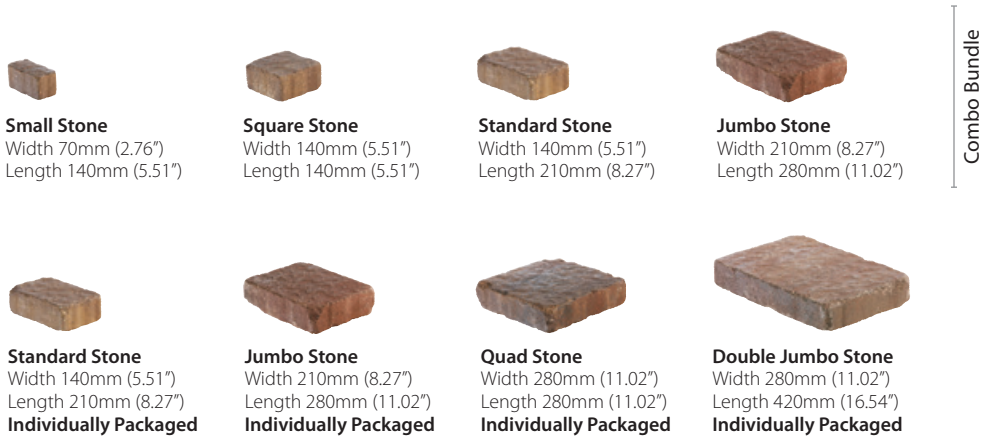

centurion

Featuring a charming weathered surface, this 70mm (2.76") thick paver is designed to stand up to pedestrian and vehicle traffic and last a lifetime. Ranging in sizes from Small to Double Jumbo, Centurion pavers allow for limitless design options, with Standard through Double Jumbo units packaged individually. Also available in a Combo bundle as shown.

Paver: Centurion, Milano with Dark Oak border

SIZES

COLOURS

CHAMPAGNE

EXECUTIVE

MILANO

DARK OAK

ONYX

Dark Oak available in Jumbo & Standard units only.

Onyx available in Double Jumbo, Jumbo & Standard units only.

SPECIFICATIONS

Bundle Specifications

Per Section Specifications

CENTURION	Layers	Sq. Ft.	Lin. Ft.	Pieces	Weight	Sections	Sq. Ft.	Lin. Ft.	Pieces	Weight
Double Jumbo	8	90	65.6	72	3060	3	30	21.9	24	1020
Quad	9	90	99	108	3053	4	22.5	24.8	27	763
Jumbo	9	90	98.5	144	2880	4	22.5	24.6	36	720
Standard	8	105.6	152	336	3258	6	17.6	25.3	56	543
Jumbo			36.9	54				12.28	18	
Standard	9	97	49.6	108	3096	3	32.3	16.54	36	1033
Square			49.6	108				16.54	36	
Small			12.4	54				4.13	18	