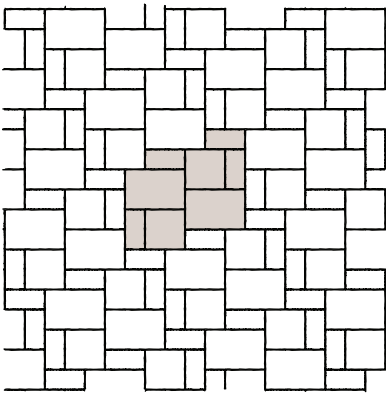

## DIMENSIONS

**Rectangle Stone**

Width 198 mm (7.80")  
Length 397 mm (15.63")

**Square Stone**

Width 397 mm (15.63")  
Length 397 mm (15.63")

**Large Rectangle Stone**

Width 397 mm (15.63")  
Length 596 mm (23.46")

## PATTERNS (CAN & US)

Pattern A

Pattern B

Pattern C

Pattern D

Pattern E

Pattern F

Stone	Large Rectangle		Square		Small Rectangle	
	%	Ratio	%	Ratio	%	Ratio
Pattern A	43	2	29	2	28	4
Pattern B	50	2	33	2	17	2
Pattern C	55	2	36	2	9	1
Pattern D (8x16 Herringbone)					100	1
Pattern E	50	4	33	4	17	4
Pattern F	50	2	33	2	17	2