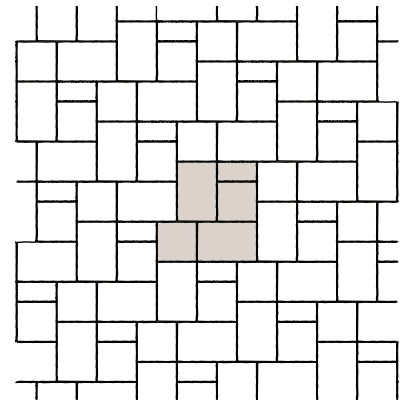

## DIMENSIONS

**Rectangle Stone**

Width 198 mm (7.80")  
Length 397 mm (15.63")

**Square Stone**

Width 397 mm (15.63")  
Length 397 mm (15.63")

**Large Rectangle Stone**

Width 397 mm (15.63")  
Length 596 mm (23.46")

## PATTERNS (CAN & US)

Pattern A

Pattern B

Pattern C

Pattern D

Pattern E

Pattern F

Stone	Large Rectangle		Square		Small Rectangle	
	%	Ratio	%	Ratio	%	Ratio
Pattern A	43	2	29	2	28	4
Pattern B	50	2	33	2	17	2
Pattern C	55	2	36	2	9	1
Pattern D (8x16 Herringbone)					100	1
Pattern E	50	4	33	4	17	4
Pattern F	50	2	33	2	17	2