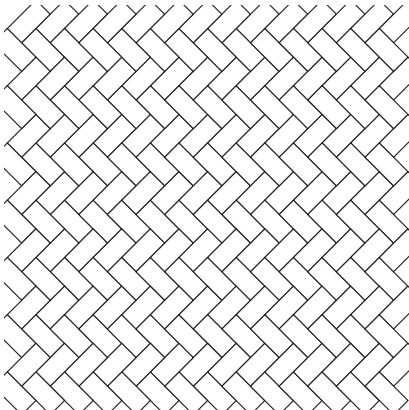

## DIMENSIONS

**Rectangle Stone**

Width 198 mm (7.80")  
Length 397 mm (15.63")

**Square Stone**

Width 397 mm (15.63")  
Length 397 mm (15.63")

**Large Rectangle Stone**

Width 397 mm (15.63")  
Length 596 mm (23.46")

## PATTERNS (CAN & US)

Pattern A

Pattern B

Pattern C

Pattern D

Pattern E

Pattern F

Stone	Large Rectangle		Square		Small Rectangle	
	%	Ratio	%	Ratio	%	Ratio
Pattern A	43	2	29	2	28	4
Pattern B	50	2	33	2	17	2
Pattern C	55	2	36	2	9	1
Pattern D (8x16 Herringbone)					100	1
Pattern E	50	4	33	4	17	4
Pattern F	50	2	33	2	17	2