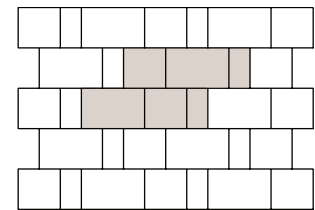

## DIMENSIONS

**Rectangle Stone**

Width 198 mm (7.80")  
Length 397 mm (15.63")

**Square Stone**

Width 397 mm (15.63")  
Length 397 mm (15.63")

**Large Rectangle Stone**

Width 397 mm (15.63")  
Length 596 mm (23.46")

## PATTERNS (CAN & US)

Pattern A

Pattern B

Pattern C

Pattern D

Pattern E

Pattern F

Stone	Large Rectangle		Square		Small Rectangle	
	%	Ratio	%	Ratio	%	Ratio
Pattern A	43	2	29	2	28	4
Pattern B	50	2	33	2	17	2
Pattern C	55	2	36	2	9	1
Pattern D (8x16 Herringbone)					100	1
Pattern E	50	4	33	4	17	4
Pattern F	50	2	33	2	17	2