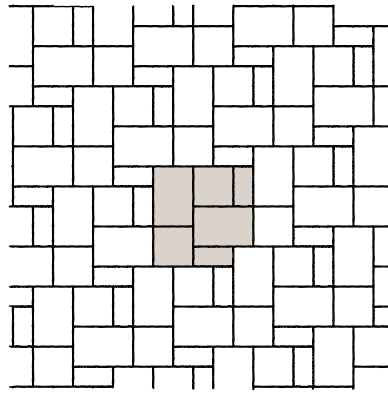

## DIMENSIONS

**Rectangle Stone**

Width 198 mm (7.80")  
Length 397 mm (15.63")

**Square Stone**

Width 397 mm (15.63")  
Length 397 mm (15.63")

**Large Rectangle Stone**

Width 397 mm (15.63")  
Length 596 mm (23.46")

## PATTERNS (CAN & US)

Pattern A

Pattern B

Pattern C

Pattern D

Pattern E

Pattern F

Stone	Large Rectangle		Square		Small Rectangle	
	%	Ratio	%	Ratio	%	Ratio
Pattern A	43	2	29	2	28	4
Pattern B	50	2	33	2	17	2
Pattern C	55	2	36	2	9	1
Pattern D (8x16 Herringbone)					100	1
Pattern E	50	4	33	4	17	4
Pattern F	50	2	33	2	17	2