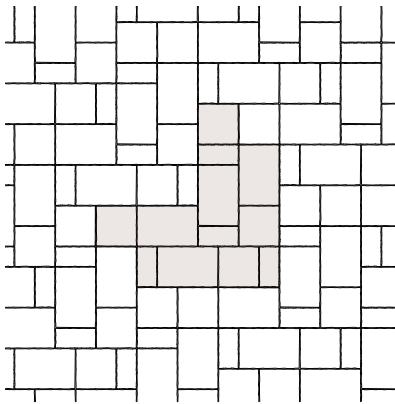

## DIMENSIONS

**Rectangle Stone**

Width 198 mm (7.80")  
Length 397 mm (15.63")

**Square Stone**

Width 397 mm (15.63")  
Length 397 mm (15.63")

**Large Rectangle Stone**

Width 397 mm (15.63")  
Length 596 mm (23.46")

## PATTERNS (CAN & US)

Pattern A

Pattern B

Pattern C

Pattern D

Pattern E

Pattern F

Stone	Large Rectangle		Square		Small Rectangle	
	%	Ratio	%	Ratio	%	Ratio
Pattern A	43	2	29	2	28	4
Pattern B	50	2	33	2	17	2
Pattern C	55	2	36	2	9	1
Pattern D (8x16 Herringbone)					100	1
Pattern E	50	4	33	4	17	4
Pattern F	50	2	33	2	17	2