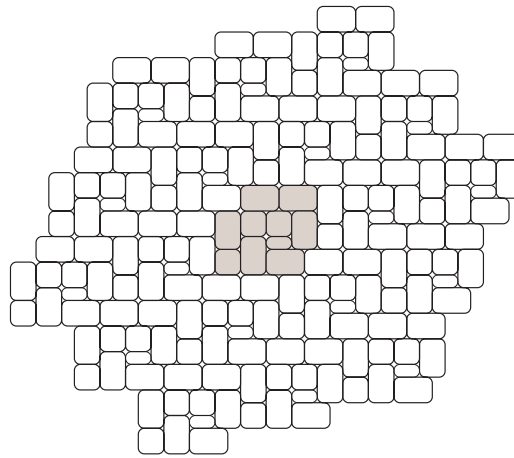

## DIMENSIONS

**Small Stone**  
Width 60 mm (2.36")  
Length 120 mm (4.72")

**Square Stone**  
Width 120 mm (4.72")  
Length 120 mm (4.72")

**Large Stone**  
Width 120 mm (4.72")  
Length 180 mm (7.09")

▼ Circle Bundle  
also available

## PATTERNS (US)

Pattern A

Pattern B

Pattern C

Stone	Small Stone		Square Stone		Large Stone	
	%	Ratio	%	Ratio	%	Ratio
Pattern A	6	7	38	21	56	21
Pattern B	28% Combo Bundle				72	-
Pattern C	25% Combo Bundle				75	-