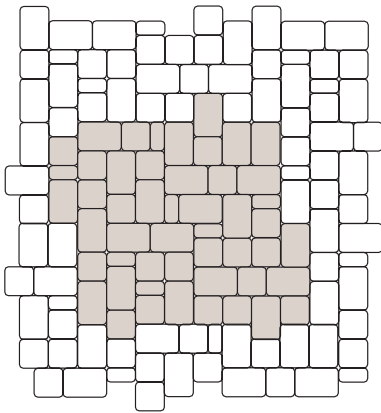

## DIMENSIONS

**Small Stone**  
Width 60 mm (2.36")  
Length 120 mm (4.72")

**Square Stone**  
Width 120 mm (4.72")  
Length 120 mm (4.72")

**Large Stone**  
Width 120 mm (4.72")  
Length 180 mm (7.09")

▼ Circle Bundle  
also available

## PATTERNS (US)

Pattern A

Pattern B

Pattern C

Stone	Small Stone		Square Stone		Large Stone	
	%	Ratio	%	Ratio	%	Ratio
Pattern A	6	7	38	21	56	21
Pattern B	28% Combo Bundle				72	-
Pattern C	25% Combo Bundle				75	-