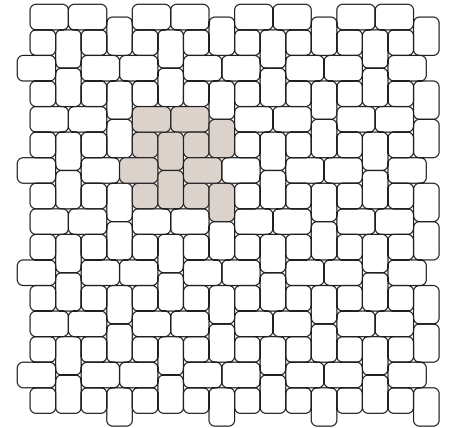

## DIMENSIONS

**Small Stone**  
Width 60 mm (2.36")  
Length 120 mm (4.72")

**Square Stone**  
Width 120 mm (4.72")  
Length 120 mm (4.72")

**Large Stone**  
Width 120 mm (4.72")  
Length 180 mm (7.09")

▼ Circle Bundle  
also available

## PATTERNS (US)

Pattern A

Pattern B

Pattern C

Stone	Small Stone		Square Stone		Large Stone	
	%	Ratio	%	Ratio	%	Ratio
Pattern A	6	7	38	21	56	21
Pattern B	28% Combo Bundle				72	-
Pattern C	25% Combo Bundle				75	-