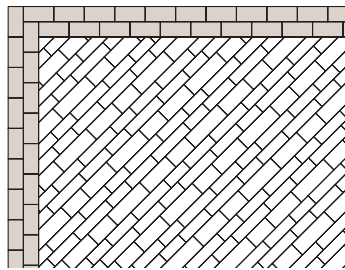

DIMENSIONS

Rectangle Stone
Width 165 mm (6.5")
Length 336 mm (13.2")
Individually packaged

Stone 1
Width 123 mm (4.84")
Length 298 mm (11.73")

Stone 2
Width 123 mm (4.84")
Length 398 mm (15.67")

Stone 3
Width 123 mm (4.84")
Length 498 mm (19.61")

Stone 4
Width 165 mm (6.5")
Length 298 mm (11.73")

Stone 5
Width 165 mm (6.5")
Length 398 mm (15.67")

Stone 6
Width 165 mm (6.5")
Length 498 mm (19.61")

Combo Bundle (all 6 sizes)

Combo Bundle Layout by Layer

PATTERNS (CAN & US)

Pattern A (Combo)

Pattern B (Combo)

Pattern C

Pattern D (Rectangle)

Pattern E (Running Bond)

Pattern F (Combo)

Stone	4.84" Width, Lengths 1,2,3		6.5" Width, Lengths 4,5,6		Rectangle	
	%	Ratio	%	Ratio	%	Ratio
Pattern A, B, C, F (Combo)	60	2	40	1		
Pattern D (Rectangle)					100	1
Pattern E (Combo & Rectangle)	34	**	23	**	43	**

Note:

- All Presidio patterns above utilize 100% of stones as packaged in combo bundle.
- Pattern C shows use of combo packaging to achieve approx 16" wide soldier course.
- ** Pattern E shown with 2 layers combo stone per pieces Rectangle.