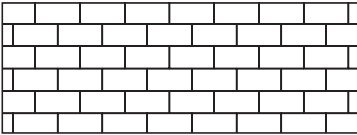

Stone 4
Width 165 mm (6.5")
Length 298 mm (11.73")

Stone 5
Width 165 mm (6.5")
Length 398 mm (15.67")

Stone 6
Width 165 mm (6.5")
Length 498 mm (19.61")

Combo Bundle (all 6 sizes)

Combo Bundle Layout by Layer

PATTERNS (CAN & US)

Pattern A (Combo)

Pattern B (Combo)

Pattern C

Pattern D (Rectangle)

Pattern E (Running Bond)

Pattern F (Combo)

Stone	4.84" Width, Lengths 1,2,3		6.5" Width, Lengths 4,5,6		Rectangle	
	%	Ratio	%	Ratio	%	Ratio
Pattern A, B, C, F (Combo)	60	2	40	1		
Pattern D (Rectangle)					100	1
Pattern E (Combo & Rectangle)	34	**	23	**	43	**

Note:

- All Presidio patterns above utilize 100% of stones as packaged in combo bundle.
- Pattern C shows use of combo packaging to achieve approx 16" wide soldier course.
- ** Pattern E shown with 2 layers combo stone per pieces Rectangle.