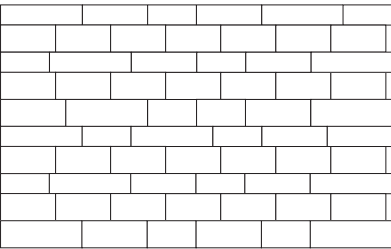

DIMENSIONS

Rectangle Stone
Width 165 mm (6.5")
Length 336 mm (13.2")
Individually packaged

Stone 1
Width 123 mm (4.84")
Length 298 mm (11.73")

Stone 2
Width 123 mm (4.84")
Length 398 mm (15.67")

Stone 3
Width 123 mm (4.84")
Length 498 mm (19.61")

Stone 4
Width 165 mm (6.5")
Length 298 mm (11.73")

Stone 5
Width 165 mm (6.5")
Length 398 mm (15.67")

Stone 6
Width 165 mm (6.5")
Length 498 mm (19.61")

Combo Bundle (all 6 sizes)

Combo Bundle Layout by Layer

PATTERNS (CAN & US)

Pattern A (Combo)

Pattern B (Combo)

Pattern C

Pattern D (Rectangle)

Pattern E (Running Bond)

Pattern F (Combo)

Stone	4.84" Width, Lengths 1,2,3		6.5" Width, Lengths 4,5,6		Rectangle	
	%	Ratio	%	Ratio	%	Ratio
Pattern A, B, C, F (Combo)	60	2	40	1		
Pattern D (Rectangle)					100	1
Pattern E (Combo & Rectangle)	34	**	23	**	43	**

Note:

- All Presidio patterns above utilize 100% of stones as packaged in combo bundle.
- Pattern C shows use of combo packaging to achieve approx 16" wide soldier course.
- ** Pattern E shown with 2 layers combo stone per pieces Rectangle.