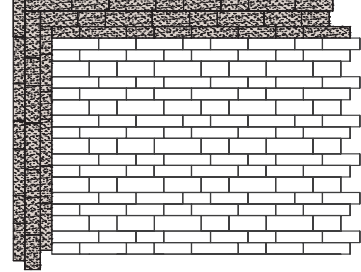

Stone 4
Width 165 mm (6.5")
Length 298 mm (11.73")

Stone 5
Width 165 mm (6.5")
Length 398 mm (15.67")

Stone 6
Width 165 mm (6.5")
Length 498 mm (19.61")

Combo Bundle (all 6 sizes)

Combo Bundle Layout by Layer

PATTERNS (CAN & US)

Pattern A (Combo)

Pattern B (Combo)

Pattern C

Pattern D (Rectangle)

Pattern E (Running Bond)

Pattern F (Combo)

Stone	4.84" Width, Lengths 1,2,3		6.5" Width, Lengths 4,5,6		Rectangle	
	%	Ratio	%	Ratio	%	Ratio
Pattern A, B, C, F (Combo)	60	2	40	1		
Pattern D (Rectangle)					100	1
Pattern E (Combo & Rectangle)	34	**	23	**	43	**

Note:

- All Presidio patterns above utilize 100% of stones as packaged in combo bundle.
- Pattern C shows use of combo packaging to achieve approx 16" wide soldier course.
- ** Pattern E shown with 2 layers combo stone per pieces Rectangle.