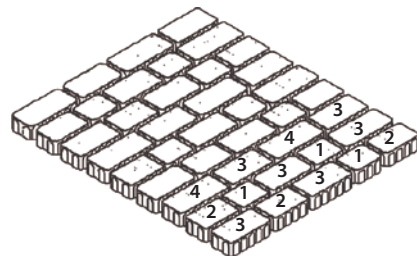

DIMENSIONS

Stone 1

Width 125 mm (4.92")
Length 152 mm (6")

Stone 2

Width 125 mm (4.92")
Length 190 mm (7.5")

Stone 3

Width 125 mm (4.92")
Length 228 mm (9")

Stone 4

Width 125 mm (4.92")
Length 266 mm (10.5")

Combo Bundle
(Stones 1-4)

Combo Bundle Layout by Layer

PATTERN (CAN & US)

Install as packaged per layer, alternating end stones (as shown) of every second row.