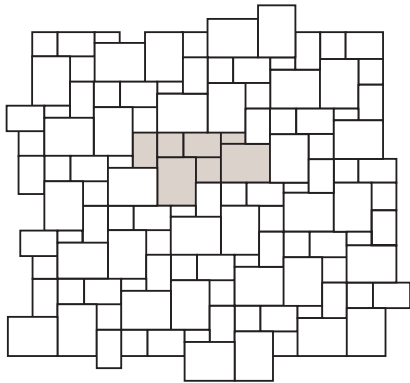

## DIMENSIONS

**Small Stone**  
Width 68 mm (2.68")  
Length 138 mm (5.43")

**Square Stone**  
Width 138 mm (5.43")  
Length 138 mm (5.43")

**Standard Stone**  
Width 138 mm (5.43")  
Length 208 mm (8.19")

**Jumbo Stone**  
Width 208 mm (8.19")  
Length 278 mm (10.94")

**Quad Stone**  
Width 278 mm (10.94")  
Length 278 mm (10.94")

**Double Jumbo Stone**  
Width 278 mm (10.94")  
Length 418 mm (16.46")

Optional Combo Bundle

## PATTERNS (US)

Pattern B

Pattern C

Pattern D

Pattern E

Pattern F

Stone	Double Jumbo		Quad		Jumbo		Standard		Square		Small	
	%	Ratio	%	Ratio	%	Ratio	%	Ratio	%	Ratio	%	Ratio
Pattern B					53	2	26	2	17	2	4	1
Pattern C	23	1	15	1	34	3	28	5				
Pattern D	55	2	18	1	27	2						
Pattern E					37	2	45	5	18	3		
Pattern F			23	1	51	3	26	3				