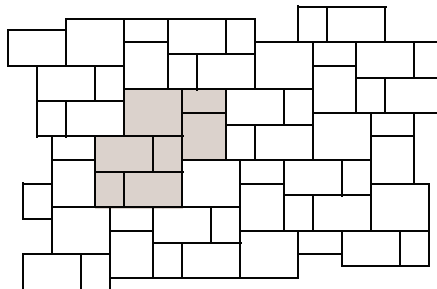

## DIMENSIONS

**Small Stone**  
Width 68 mm (2.68")  
Length 138 mm (5.43")

**Square Stone**  
Width 138 mm (5.43")  
Length 138 mm (5.43")

**Standard Stone**  
Width 138 mm (5.43")  
Length 208 mm (8.19")

**Jumbo Stone**  
Width 208 mm (8.19")  
Length 278 mm (10.94")

**Quad Stone**  
Width 278 mm (10.94")  
Length 278 mm (10.94")

**Double Jumbo Stone**  
Width 278 mm (10.94")  
Length 418 mm (16.46")

Optional Combo Bundle

## PATTERNS (US)

Pattern B

Pattern C

Pattern D

Pattern E

Pattern F

Stone	Double Jumbo		Quad		Jumbo		Standard		Square		Small	
	%	Ratio	%	Ratio	%	Ratio	%	Ratio	%	Ratio	%	Ratio
Pattern B					53	2	26	2	17	2	4	1
Pattern C	23	1	15	1	34	3	28	5				
Pattern D	55	2	18	1	27	2						
Pattern E					37	2	45	5	18	3		
Pattern F			23	1	51	3	26	3				