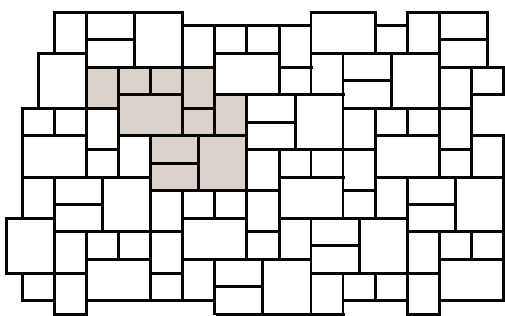

## DIMENSIONS

**Small Stone**  
Width 68 mm (2.68")  
Length 138 mm (5.43")

**Square Stone**  
Width 138 mm (5.43")  
Length 138 mm (5.43")

**Standard Stone**  
Width 138 mm (5.43")  
Length 208 mm (8.19")

**Jumbo Stone**  
Width 208 mm (8.19")  
Length 278 mm (10.94")

**Quad Stone**  
Width 278 mm (10.94")  
Length 278 mm (10.94")

**Double Jumbo Stone**  
Width 278 mm (10.94")  
Length 418 mm (16.46")

Optional Combo Bundle

## PATTERNS (US)

Pattern B

Pattern C

Pattern D

Pattern E

Pattern F

Stone	Double Jumbo		Quad		Jumbo		Standard		Square		Small	
	%	Ratio	%	Ratio	%	Ratio	%	Ratio	%	Ratio	%	Ratio
Pattern B					53	2	26	2	17	2	4	1
Pattern C	23	1	15	1	34	3	28	5				
Pattern D	55	2	18	1	27	2						
Pattern E					37	2	45	5	18	3		
Pattern F			23	1	51	3	26	3				