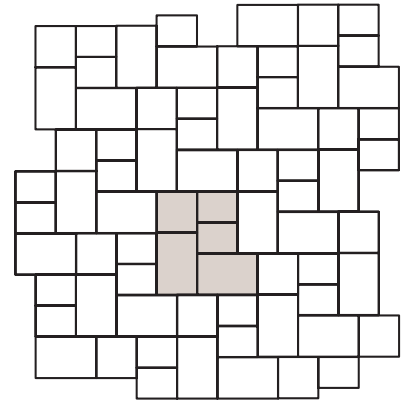

## DIMENSIONS

**Small Stone**  
Width 68 mm (2.68")  
Length 138 mm (5.43")

**Square Stone**  
Width 138 mm (5.43")  
Length 138 mm (5.43")

**Standard Stone**  
Width 138 mm (5.43")  
Length 208 mm (8.19")

**Jumbo Stone**  
Width 208 mm (8.19")  
Length 278 mm (10.94")

**Quad Stone**  
Width 278 mm (10.94")  
Length 278 mm (10.94")

**Double Jumbo Stone**  
Width 278 mm (10.94")  
Length 418 mm (16.46")

Optional Combo Bundle

## PATTERNS (US)

Pattern B

Pattern C

Pattern D

Pattern E

Pattern F

Stone	Double Jumbo		Quad		Jumbo		Standard		Square		Small	
	%	Ratio	%	Ratio	%	Ratio	%	Ratio	%	Ratio	%	Ratio
Pattern B					53	2	26	2	17	2	4	1
Pattern C	23	1	15	1	34	3	28	5				
Pattern D	55	2	18	1	27	2						
Pattern E					37	2	45	5	18	3		
Pattern F			23	1	51	3	26	3				