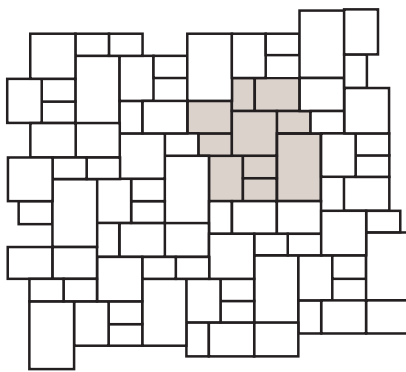

## DIMENSIONS

**Small Stone**  
Width 68 mm (2.68")  
Length 138 mm (5.43")

**Square Stone**  
Width 138 mm (5.43")  
Length 138 mm (5.43")

**Standard Stone**  
Width 138 mm (5.43")  
Length 208 mm (8.19")

**Jumbo Stone**  
Width 208 mm (8.19")  
Length 278 mm (10.94")

**Quad Stone**  
Width 278 mm (10.94")  
Length 278 mm (10.94")

**Double Jumbo Stone**  
Width 278 mm (10.94")  
Length 418 mm (16.46")

Optional Combo Bundle

## PATTERNS (US)

Pattern B

Pattern C

Pattern D

Pattern E

Pattern F

Stone	Double Jumbo		Quad		Jumbo		Standard		Square		Small	
	%	Ratio	%	Ratio	%	Ratio	%	Ratio	%	Ratio	%	Ratio
Pattern B					53	2	26	2	17	2	4	1
Pattern C	23	1	15	1	34	3	28	5				
Pattern D	55	2	18	1	27	2						
Pattern E					37	2	45	5	18	3		
Pattern F			23	1	51	3	26	3				