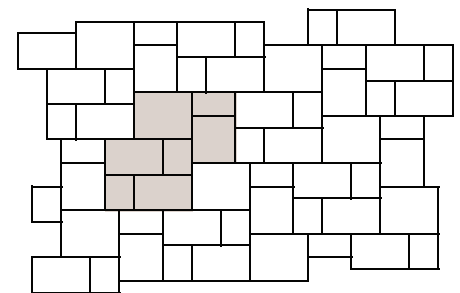

DIMENSIONS

Small Stone
Width 68 mm (2.68")
Length 138 mm (5.43")

Square Stone
Width 138 mm (5.43")
Length 138 mm (5.43")

Standard Stone
Width 138 mm (5.43")
Length 208 mm (8.19")

Jumbo Stone
Width 208 mm (8.19")
Length 278 mm (10.94")

Quad Stone
Width 278 mm (10.94")
Length 278 mm (10.94")

Double Jumbo Stone
Width 278 mm (10.94")
Length 418 mm (16.46")

Combo Bundle

Note: Small & Square Stones available only in Combo Bundle.

PATTERNS (CAN)

Pattern A (Combo with Quad & DJ)

Pattern B (100% Combo)

Pattern C

Pattern D

Pattern E (Combo with Quad)

Pattern F

Stone	Double Jumbo		Quad		Jumbo		Standard		Square		Small	
	%	Ratio	%	Ratio	%	Ratio	%	Ratio	%	Ratio	%	Ratio
Pattern A	32	1	22	1	16	1	16	2	11	2	3	1
Pattern B					35	1	35	2	24	2	6	1
Pattern C	23	1	15	1	34	3	28	5				
Pattern D	55	2	18	1	27	2						
Pattern E			32	1	24	1	24	2	16	2	4	1
Pattern F			23	1	51	3	26	3				