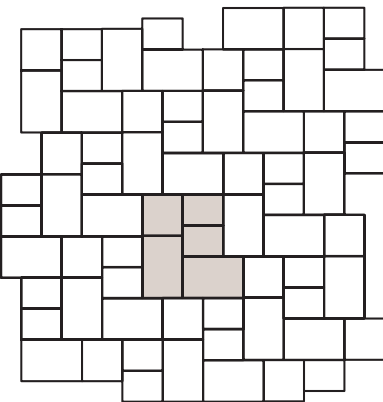

DIMENSIONS

Small Stone
Width 68 mm (2.68")
Length 138 mm (5.43")

Square Stone
Width 138 mm (5.43")
Length 138 mm (5.43")

Standard Stone
Width 138 mm (5.43")
Length 208 mm (8.19")

Jumbo Stone
Width 208 mm (8.19")
Length 278 mm (10.94")

Quad Stone
Width 278 mm (10.94")
Length 278 mm (10.94")

Double Jumbo Stone
Width 278 mm (10.94")
Length 418 mm (16.46")

Combo Bundle

Note: Small & Square Stones available only in Combo Bundle.

PATTERNS (CAN)

Pattern A (Combo with Quad & DJ)

Pattern B (100% Combo)

Pattern C

Pattern D

Pattern E (Combo with Quad)

Pattern F

Stone	Double Jumbo		Quad		Jumbo		Standard		Square		Small	
	%	Ratio	%	Ratio	%	Ratio	%	Ratio	%	Ratio	%	Ratio
Pattern A	32	1	22	1	16	1	16	2	11	2	3	1
Pattern B					35	1	35	2	24	2	6	1
Pattern C	23	1	15	1	34	3	28	5				
Pattern D	55	2	18	1	27	2						
Pattern E			32	1	24	1	24	2	16	2	4	1
Pattern F			23	1	51	3	26	3				