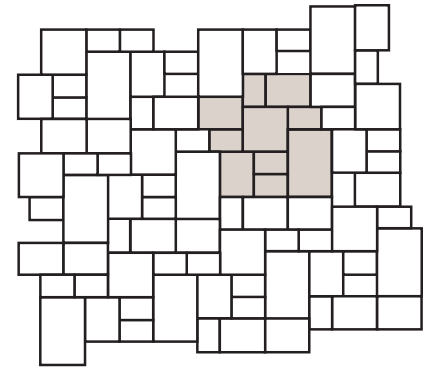

DIMENSIONS

Small Stone
Width 68 mm (2.68")
Length 138 mm (5.43")

Square Stone
Width 138 mm (5.43")
Length 138 mm (5.43")

Standard Stone
Width 138 mm (5.43")
Length 208 mm (8.19")

Jumbo Stone
Width 208 mm (8.19")
Length 278 mm (10.94")

Quad Stone
Width 278 mm (10.94")
Length 278 mm (10.94")

Double Jumbo Stone
Width 278 mm (10.94")
Length 418 mm (16.46")

Combo Bundle

Note: Small & Square Stones available only in Combo Bundle.

PATTERNS (CAN)

Pattern A (Combo with Quad & DJ)

Pattern B (100% Combo)

Pattern C

Pattern D

Pattern E (Combo with Quad)

Pattern F

Stone	Double Jumbo		Quad		Jumbo		Standard		Square		Small	
	%	Ratio	%	Ratio	%	Ratio	%	Ratio	%	Ratio	%	Ratio
Pattern A	32	1	22	1	16	1	16	2	11	2	3	1
Pattern B					35	1	35	2	24	2	6	1
Pattern C	23	1	15	1	34	3	28	5				
Pattern D	55	2	18	1	27	2						
Pattern E			32	1	24	1	24	2	16	2	4	1
Pattern F			23	1	51	3	26	3				