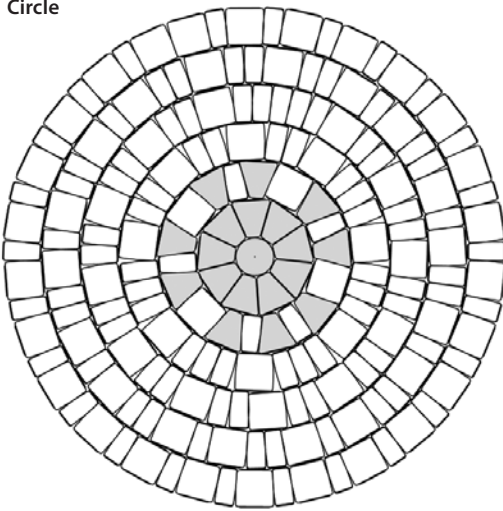

DIMENSIONS

Small Stone
Width 69 mm (2.72")
Length 138 mm (5.43")

Square Stone
Width 138 mm (5.43")
Length 138 mm (5.43")

Large Stone
Width 138 mm (5.43")
Length 207 mm (8.15")

Combo Bundle

PATTERNS (US)

Circle

Serpentine

Stone percentage and ratios vary with radius design.
Easy application with various curves.

 (Circle Starter Kit also available)

Circle							
Row	1	2	3	4	5	6	7
Small			5	21	27	28	25
Square			4	8	12	18	36
Large							
Wedge	9	9					
Circle	1						

Stone	Small		Square		Large	
	%	Ratio	%	Ratio	%	Ratio
Pattern A	11	3	26	5	54	5

Pattern A