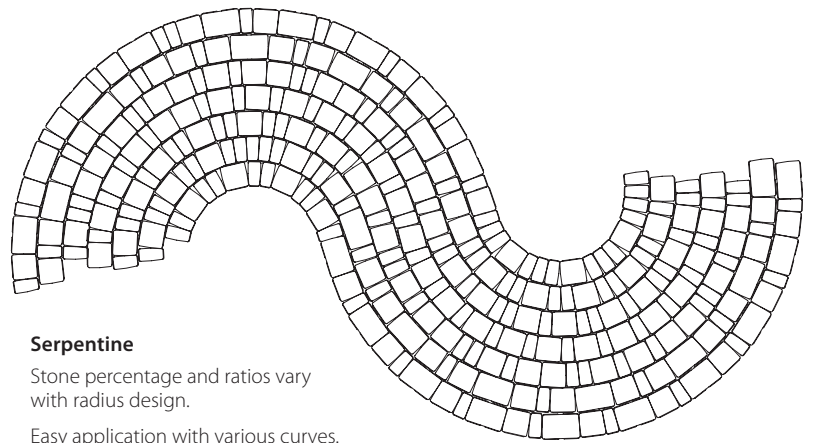

DIMENSIONS

Small Stone
Width 69 mm (2.72")
Length 138 mm (5.43")

Square Stone
Width 138 mm (5.43")
Length 138 mm (5.43")

Large Stone
Width 138 mm (5.43")
Length 207 mm (8.15")

Combo Bundle

PATTERNS (US)

Circle

Serpentine

Stone percentage and ratios vary with radius design.
Easy application with various curves.

 (Circle Starter Kit also available)

Circle							
Row	1	2	3	4	5	6	7
Small			5	21	27	28	25
Square			4	8	12	18	36
Large							
Wedge	9	9					
Circle	1						

Stone	Small		Square		Large	
	%	Ratio	%	Ratio	%	Ratio
Pattern A	11	3	26	5	54	5

Pattern A